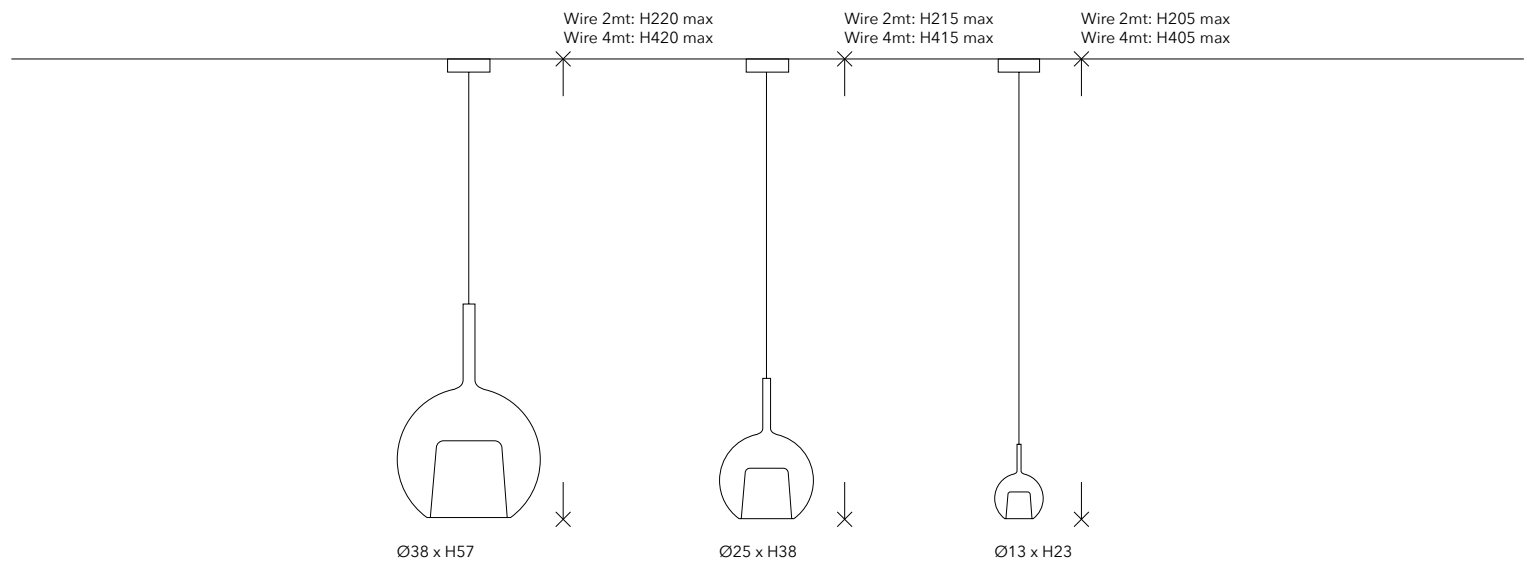

Finiture / Finishes

Vetri specchiati / Mirroring Glass